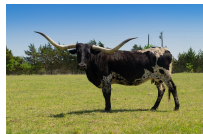

ELEMENTARY FTZ

Date of Birth: 02/10/2019
Registration 1: UCI319984
Breeder: RON & BARBARA MARQUESS
Owner: MICHAEL & ELIZABETH FRITZ

Courtesy of Fritz Longhorns

Elementary FTZ comes from a powerful maternal line featuring total-package animals with big bodies, great udders and, of course, long horns. Elementary has carried this legacy forward. She was 80" when she turned four and has already had three calves...talk about production!

TTT: 80.0000 on 03/11/2023

ELEMENTARY FTZ

M ARROW CRACKER JACK

M ARROW VAN HORNE 3 CF12

M Arrow Dream Maker 3 CF4

WATSON 858

Mollie Leigh

J.R. GRAND SLAM